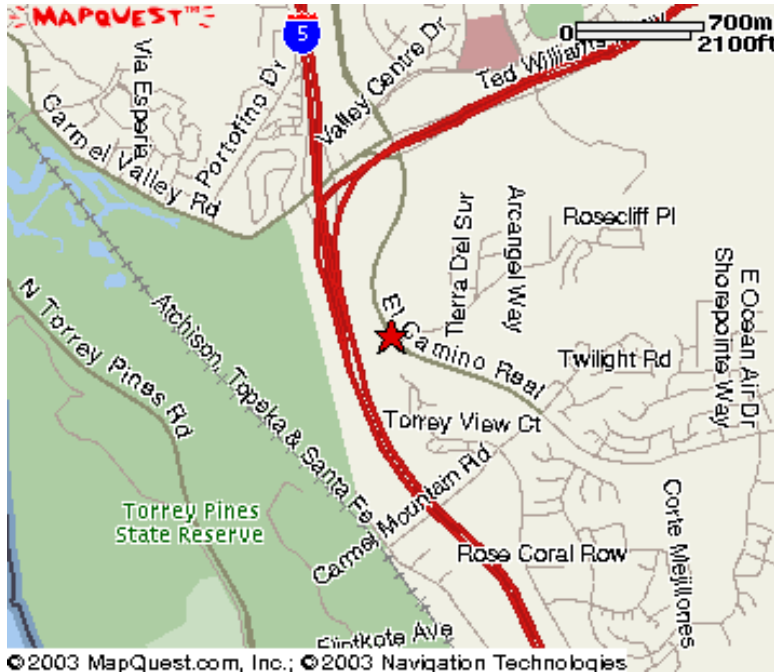

Directions to Acupuncture Fertility Center / Galena AcuSpa  
Carmel Valley Office During Construction  
11515 El Camino Real, Suite 150  
(858) 546-1530

## Directions

### Traveling North on I-5 or I-805

I-5 / I-805 North

Exit Carmel Valley Rd (Exit 33B)

Turn Right at the light (Carmel Valley Rd)

Turn Right at the second light (El Camino Real)

1/2 mile U-Turn at the first light (Torrey Reserve Driveway)

### Traveling South on I-5

I-5 South

Exit Carmel Valley Rd (Exit 33)

Turn Left at the light (Carmel Valley Rd)

Turn Right at the third light (El Camino Real)

1/2 mile U-Turn at the first light (Torrey Reserve Driveway)