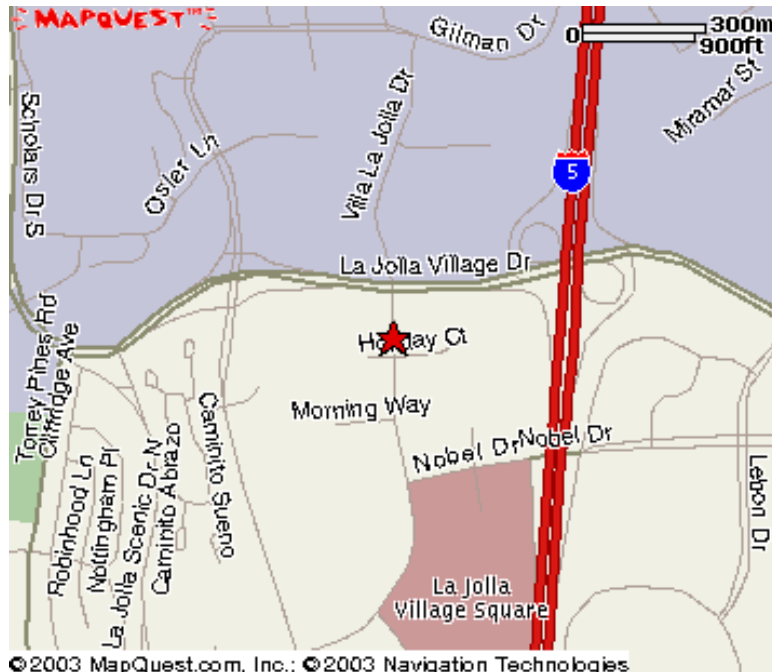

Directions to Acupuncture Fertility Center / Galena AcuSpa  
La Jolla Office  
8950 Villa La Jolla Dr., Suite C-117  
(858) 546-1530

Traveling on Interstate 5 South:

Exit La Jolla Village Drive and turn Right  
Turn Left onto Villa La Jolla Drive (stay in the right-hand left turn lane)  
Turn right into the driveway for the Rock Bottom Brewery  
Go straight through the first stop sign  
At the 2<sup>nd</sup> stop sign you will see an elevator and stairway ahead to your left  
Suite C-117 is on the 1<sup>st</sup> floor behind and across from the elevator

Traveling on Interstate 5 North:

Exit Nobel Drive and turn Left at the light  
Turn right onto Villa La Jolla Drive  
Turn left at the first traffic light - Villa Norte/Holiday Ct  
Go straight into the parking lot  
Turn right at the first stop sign  
At the next stop sign you will see an elevator and stairway to your left  
Suite C-117 is on the 1<sup>st</sup> floor behind and across from the elevator